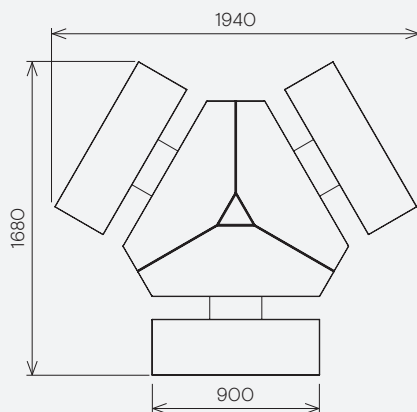

Dimensions & Weight

All dimensions in mm.

W	D	H	kg
1940	1680	750	185

Powder-coating standard colours

lacquer sealed

Birch ply standard colours

lacquer sealed