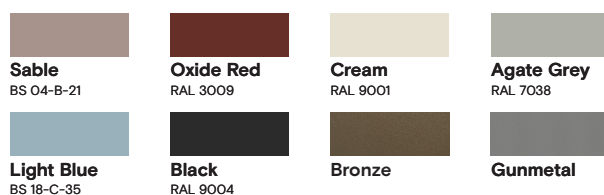

ALFRESCO-MINI

Jennifer Newman

Materials:

Frames: Clear lacquer protected stainless steel.
Tops: Polyester powder-coated stainless steel, or lacquered birch ply (inside only).

Optional Extras:

Non-standard colours.
Powder-coat finished frame.

Dimensions & Weight

All dimensions in mm.

W	D	H	kg
1940	1680	750	185

Powder-coating standard colours

lacquer sealed

Birch ply standard colours

lacquer sealed