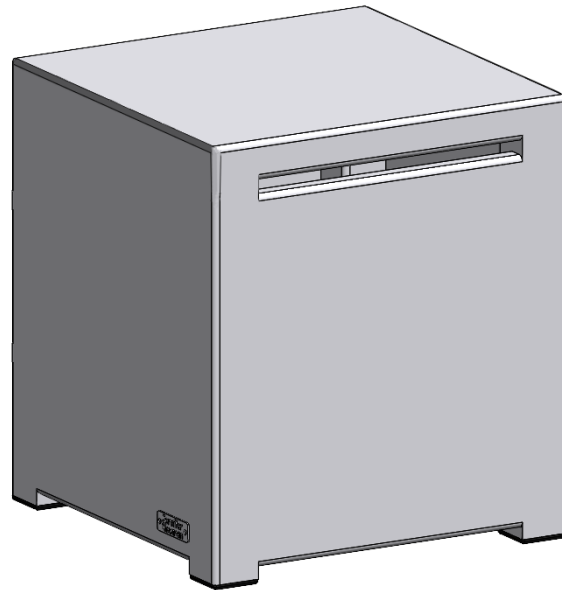

Jennifer Newman | **Cube**
stool indoor/outdoor use

All-welded, no assembly required

400w x 400d x 450h mm

Weight 8 kg

Fine texture powder-coat finish, which provides:

- High resistance to wear-and-tear
- Low-glare reflection
- Long life durability
- Ease of cleaning
- Low maintenance
- Anti-bacterial and Volatile-Organic-Compound free.
- Aluminium for long-life, will not rust.
- Bolt-down brackets available.
- 10 standard colours, others on request (see separate reference sheet).