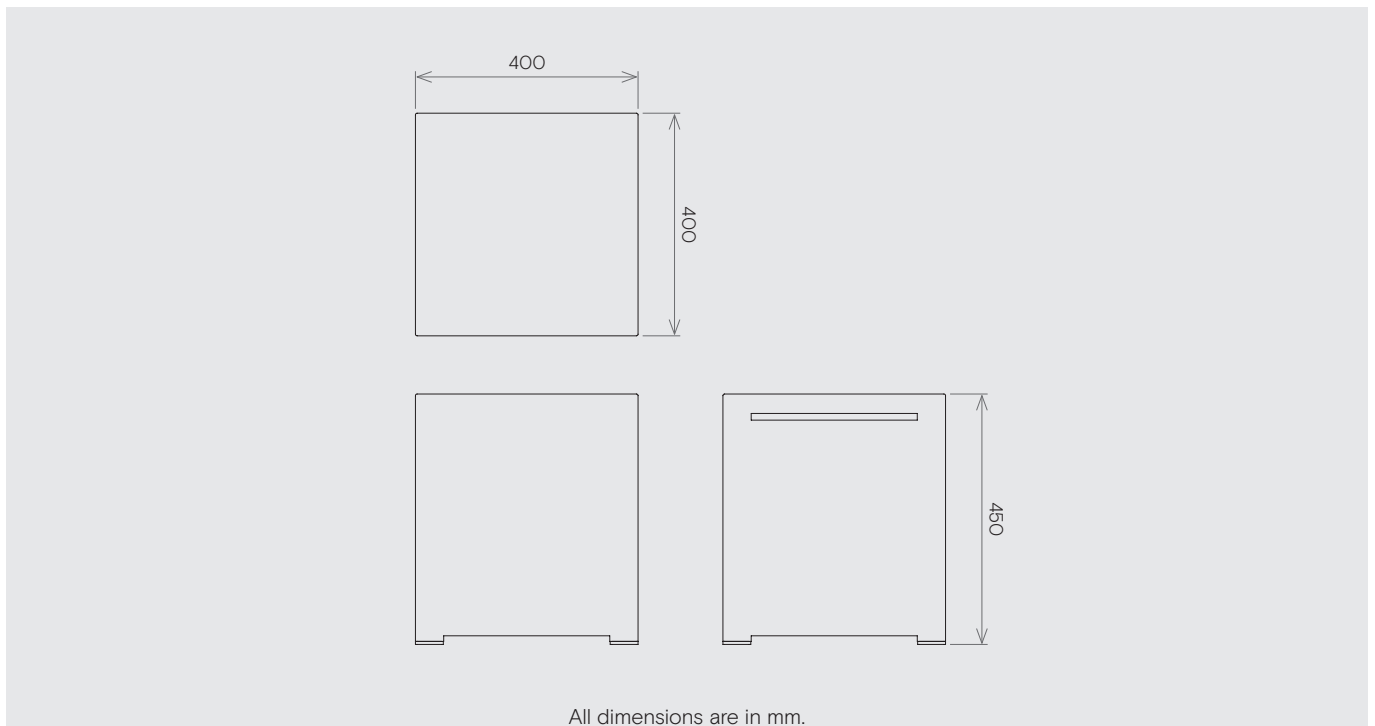

Jennifer Newman | **Cube**
stool indoor/outdoor use

All-welded, no assembly required

400w x 400d x 450h mm

Weight 8 kg

Fine texture powder-coat finish, which provides:

- High resistance to wear-and-tear
- Low-glare reflection
- Long life durability
- Ease of cleaning
- Low maintenance
- Anti-bacterial and Volatile-Organic-Compound free.
- Aluminium for long-life, will not rust.
- Bolt-down brackets available.
- 10 standard colours, others on request (see separate reference sheet).