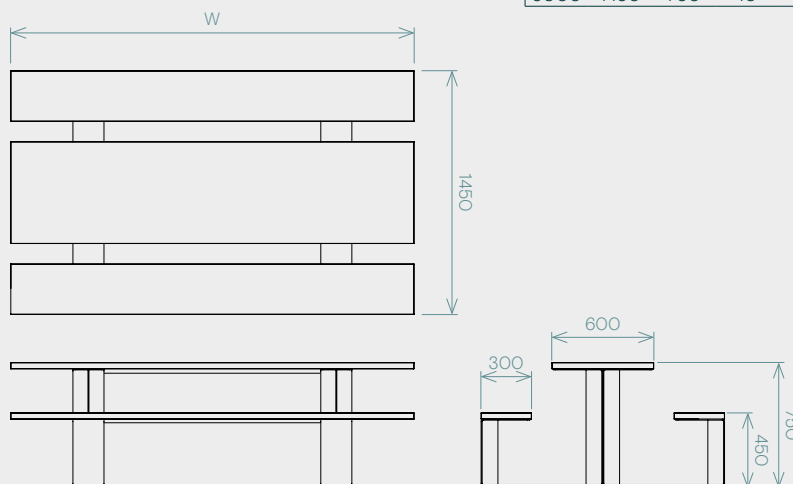

## Dimensions & Weight

All dimensions in mm. Bespoke sizes are available on request.

W	D	H	Seats	kg
2400	1450	750	8	184
3000	1450	750	10	202