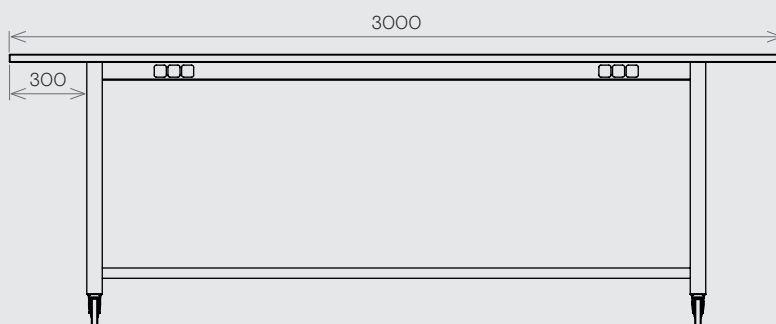

Jennifer Newman | Huddle table indoor use only

Simple, quick assembly

Large
3000w x 900d x 1050h mm
Weight 90 kg

Medium
2400w x 900d x 1050h mm
Weight 75 kg

Various power and data configurations are available, with combinations of UK power, USB and Data sockets as required. Please refer to the separate "Power and Data Options" information sheet.

All dimensions are in mm.

- Solid birch ply, clear lacquered surface finish.
- Solid oak 'butchers block' (40mm thick) clear lacquered surface finish.
- Powder-coated steel frame.
- Braking castors.
- In-frame power and data option.
- In-frame cable management.
- Inside use only.
- 10 standard colours (legs) others on request (see separate reference sheet).