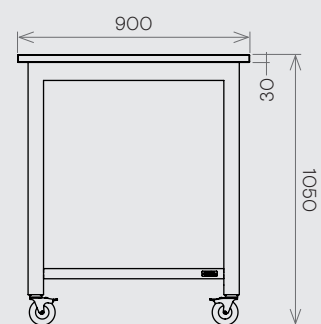

Jennifer Newman | Huddle table indoor use only

Simple, quick assembly

Large
3000w x 900d x 1050h mm
Weight 90 kg

Medium
2400w x 900d x 1050h mm
Weight 75 kg

Various power and data configurations are available, with combinations of UK power, USB and Data sockets as required. Please refer to the separate "Power and Data Options" information sheet.

All dimensions are in mm.

- Solid birch ply, clear lacquered surface finish.
- Solid oak 'butchers block' (40mm thick) clear lacquered surface finish.
- Powder-coated steel frame.
- Braking castors.
- In-frame power and data option.
- In-frame cable management.
- Inside use only.
- 10 standard colours (legs) others on request (see separate reference sheet).