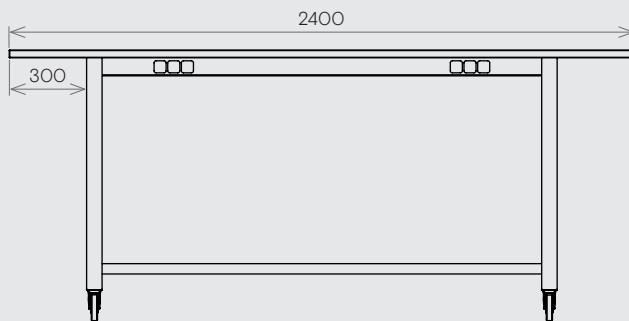

Jennifer Newman | Huddle table indoor use only

Simple, quick assembly

Large
3000w x 900d x 1050h mm
Weight 90 kg

Medium
2400w x 900d x 1050h mm
Weight 75 kg

Various power and data configurations are available, with combinations of UK power, USB and Data sockets as required. Please refer to the separate "Power and Data Options" information sheet.

All dimensions are in mm.

- Solid birch ply, clear lacquered surface finish.
- Solid oak 'butchers block' (40mm thick) clear lacquered surface finish.
- Powder-coated steel frame.
- Braking castors.
- In-frame power and data option.
- In-frame cable management.
- Inside use only.
- 10 standard colours (legs) others on request (see separate reference sheet).