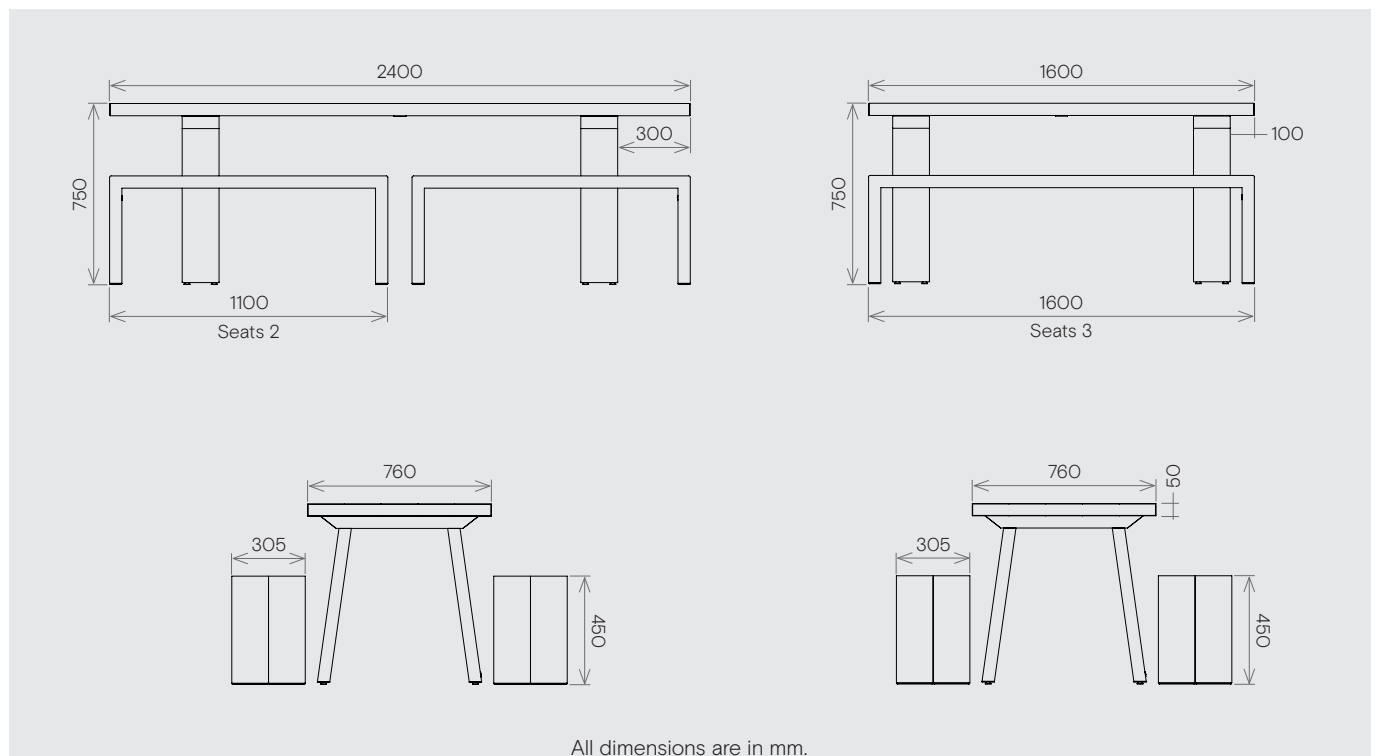

Jennifer Newman | Trestle table and bench indoor/outdoor use

Table | Simple, quick assembly
 Bench | All-welded, no assembly required

Table (seats 8)
 2400w x 760d x 750h mm
 Weight 70 kg

Bench
 1100w x 305d x 450h mm
 Weight 15 kg

Table (seats 6)
 1600w x 760d x 750h mm
 Weight 40 kg

Bench
 1600w x 305d x 450h mm
 Weight 20 kg

Fine texture powder-coat finish, which provides:

- High resistance to wear-and-tear
- Low-glare reflection
- Long life durability
- Ease of cleaning
- Low maintenance
- Anti-bacterial and Volatile-Organic-Compound free.

- Aluminium for long-life, will not rust.
- Completely sealed construction.
- Flush undersides avoid wind uplift.
- In-leg weight or bolt-down brackets available.
- 10 standard colours, others on request (see separate reference sheet).