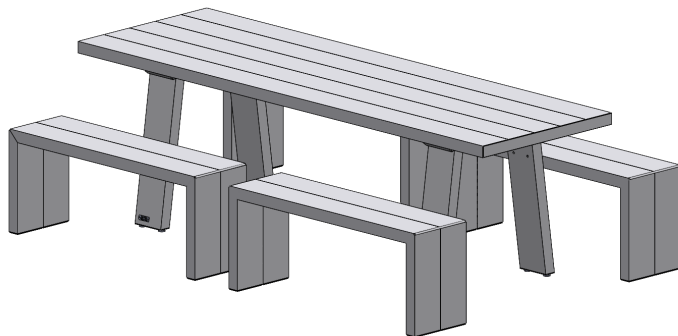

Jennifer Newman | Trestle table and bench indoor/outdoor use

Table | Simple, quick assembly
 Bench | All-welded, no assembly required

Table (seats 8)
 2400w x 760d x 750h mm
 Weight 70 kg

Bench
 1100w x 305d x 450h mm
 Weight 15 kg

Table (seats 6)
 1600w x 760d x 750h mm
 Weight 40 kg

Bench
 1600w x 305d x 450h mm
 Weight 20 kg

Fine texture powder-coat finish, which provides:

- High resistance to wear-and-tear
- Low-glare reflection
- Long life durability
- Ease of cleaning
- Low maintenance
- Anti-bacterial and Volatile-Organic-Compound free.

- Aluminium for long-life, will not rust.
- Completely sealed construction.
- Flush undersides avoid wind uplift.
- In-leg weight or bolt-down brackets available.
- 10 standard colours, others on request (see separate reference sheet).