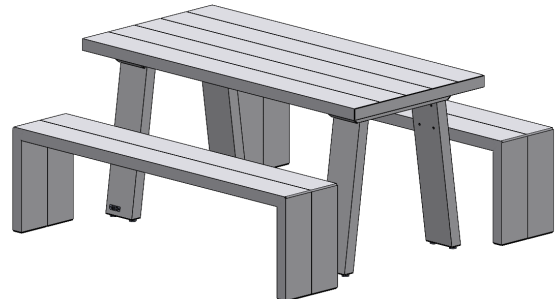

Jennifer Newman | Trestle table and bench indoor/outdoor use

Table | Simple, quick assembly
 Bench | All-welded, no assembly required

Table (seats 8)
 2400w x 760d x 750h mm
 Weight 70 kg

Bench
 1100w x 305d x 450h mm
 Weight 15 kg

Table (seats 6)
 1600w x 760d x 750h mm
 Weight 40 kg

Bench
 1600w x 305d x 450h mm
 Weight 20 kg

Fine texture powder-coat finish, which provides:

- High resistance to wear-and-tear
- Low-glare reflection
- Long life durability
- Ease of cleaning
- Low maintenance
- Anti-bacterial and Volatile-Organic-Compound free.

- Aluminium for long-life, will not rust.
- Completely sealed construction.
- Flush undersides avoid wind uplift.
- In-leg weight or bolt-down brackets available.
- 10 standard colours, others on request (see separate reference sheet).